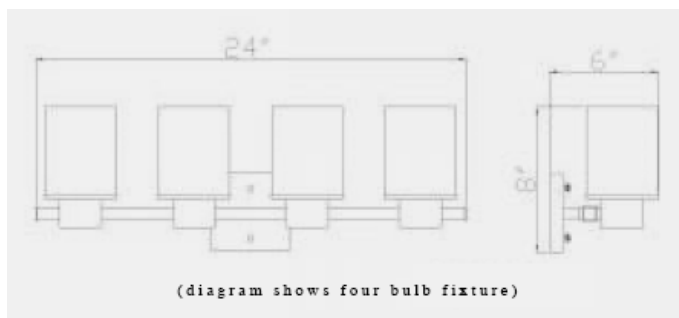

DIAGRAM:

OVERVIEW:

The EcoMax Vanity Light (ECO-HC-14882-OB-2ES15) features a unique squared shade that helps to compliment many modern interiors. The brushed nickel metal, combined with the soft glow of light, make this the perfect choice for vanity areas.

APPLICATIONS:

Residential apartments, modern homes, commercial spaces, bathrooms, grooming spaces, hallways, and more.