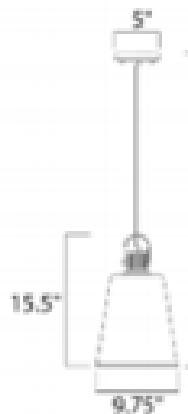

Pendant Light

ECO-GC-071620-2-BK

FIXTURE DIMENSIONS	W 9 3/4" X H 15 1/2"
WATTAGE	1 X 60W
CRI (RA)	N/A
DIMMING COMPATIBILITY	Available
VOLTAGE	110-130V (other options available)
COLOR TEMPERATURE	N/A
FINISH	Matte Black + Copper inside + Copper top **
IP RATING	Dry
CERTIFICATES	UL
CEILING PLATE SIZE	5" Diameter

**other colors available upon request

DIAGRAMS:

OVERVIEW:

The EcoMax Pendant Light (ECO-GC-01-071620-2-BK) features a black and copper finish, enhancing its allure with decorative elements atop the fixture. This lighting piece exudes elegance and charm, blending the rich contrast of black and copper while featuring decorative accents that elevate its overall appeal.