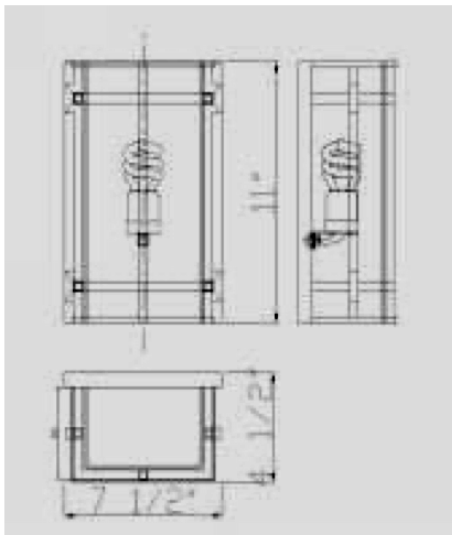

Outdoor Wall Lamp

ECO-PL512-BZ

FIXTURE DIMENSIONS	W 7 1/2" X H 11" X D 4 1/2"
WATTAGE	1 X 60W
CRI (RA)	N/A
DIMMING COMPATIBILITY	Available
VOLTAGE	110-130V (other options available)
COLOR TEMPERATURE	N/A
FINISH	Exposed metal + Opal glass**

**other colors available upon request

DIAGRAMS:

OVERVIEW:

The EcoMax Outdoor Wall Lamp (ECO-PL512-BZ) features an exposed metal look with an opal white glass shade surrounding the single 60W LED bulb. This lamp boasts an industrial look in a simple one foot frame, making it the perfect lighting choice for your outdoor setting.