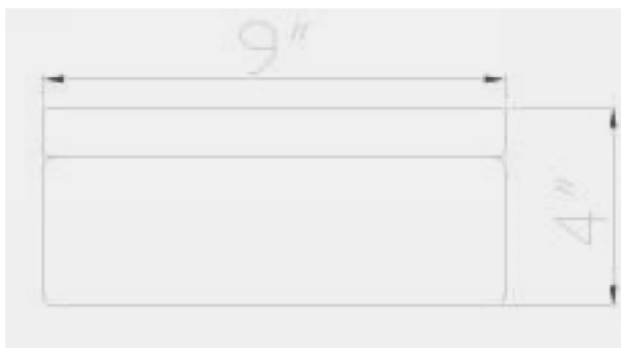

Ceiling Light

ECO-HC-20181-BN-1ES27

FIXTURE DIMENSIONS	W 9" X H 4"
WATTAGE	15W, GU24
CRI (RA)	80
DIMMING COMPATIBILITY	Available
VOLTAGE	110-130V (other options available)
COLOR TEMPERATURE	3000/4000/5000K
FINISH	Brushed Nickel with Opal White glass **

**other colors available upon request

DIAGRAM:

OVERVIEW:

The EcoMax Ceiling Light (ECO-HC-20181-BN-1ES27) is a 27W flush-mounted ceiling light that is a simple and versatile lighting solution designed for various spaces. This fixture offers straightforward installation and an adaptable design, providing efficient illumination without compromising on style or functionality.