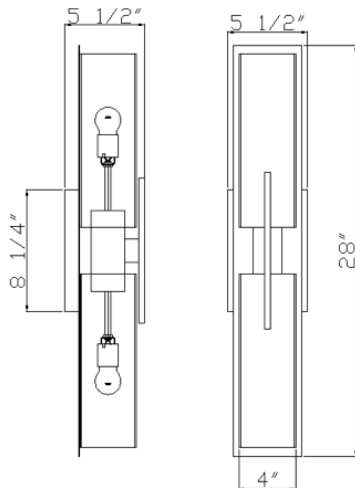

Wall Sconce

ECO-GC-01-082919-2-BN

FIXTURE DIMENSIONS	H 28" X W 5 1/2" X D 5 1/2"
WATTAGE	2 X 60W
CRI (RA)	80CRI
DIMMING COMPATIBILITY	Available
VOLTAGE	110-130V (other options available)
COLOR TEMPERATURE	3000/4000/5000K
FINISH	Brushed Nickel + Opal White glass**
BACK PLATE	H 8 1/4" X W 5 1/2"
IP RATING	Damp
CERTIFICATES	UL

**other colors available upon request

DIAGRAM:

OVERVIEW:

The EcoMax Wall Sconce (ECO-GC-01-082919-2-BN) features dual 60W bulbs—one at the top and one at the bottom. This beautiful fixture effortlessly complements a variety of spaces, offering both style and functionality to enhance your interiors.