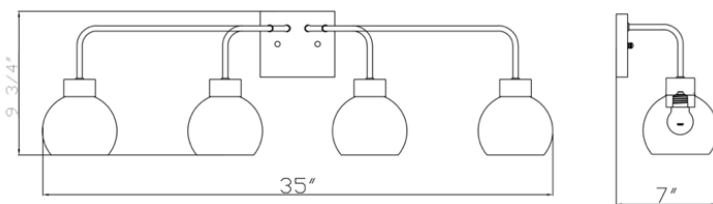

DIAGRAM:

OVERVIEW:

The EcoMax Vanity Light (ECO-GC-01-071818-1-BN-4LT) is a contemporary fixture featuring four 60W bulbs embraced by round clear glass shades. This design provides both optimal lighting and a stylish touch, perfect for illuminating your vanity space with clarity and sophistication.

APPLICATIONS:

Residential apartments, modern homes, commercial spaces, hallways, living rooms, foyers, and more.