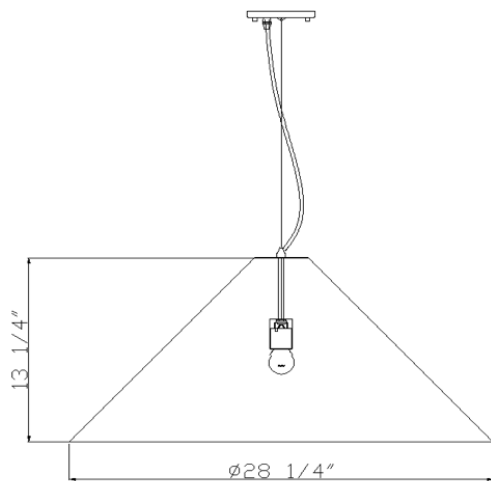

DIAGRAM:

OVERVIEW:

The EcoMax Pendant Light (ECO-GC-06-022122-1-WH) features a beautiful matte white exterior, with shimmering silver inside. This fixture, powered by a single 60W bulb, combines contemporary aesthetics with functional lighting for a chic and illuminating centerpiece in any space.

APPLICATIONS:

Residential apartments, modern homes, commercial spaces, dining areas, living rooms, and more.