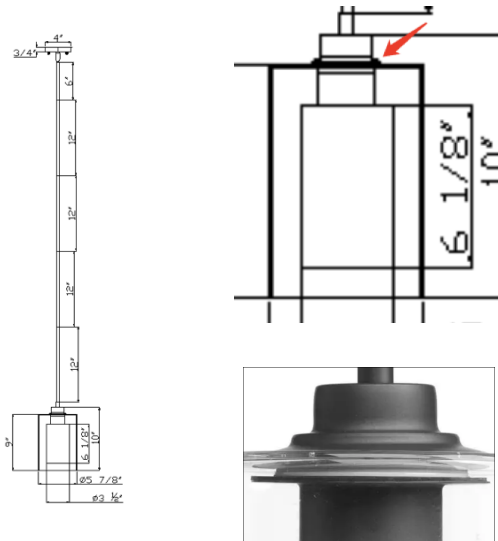

Pendant Light

ECO-GC-06-022023-3-PC

FIXTURE DIMENSIONS	H 10" X W 5 7/8"
WATTAGE	1 X 60W
CRI (RA)	90CRI
DIMMABLE	0-10V Dimming
VOLTAGE	120V
COLOR TEMPERATURE	2700/3000/4000/5000K
FINISH	Polished Chrome + Outer seeded glass + Opal White inner glass **
CEILING PLATE SIZE	H 0.75" X W 4"
ROD HEIGHT	54"

**other colors available upon request

DIAGRAM:

OVERVIEW:

The EcoMax Pendant Light (ECO-GC-06-022023-3-PC) features a unique, ultra modern, double glass design. This fixture is sleek and versatile providing ample lighting for all types of contemporary spaces.