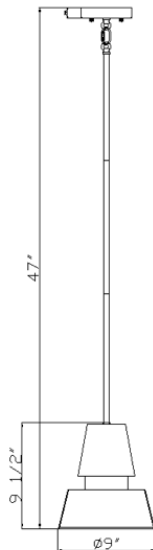

Pendant Light

ECO-GC-01-061922-1-BK

FIXTURE DIMENSIONS	H 9 1/2" X W 9"
WATTAGE	1 X 60W Max E26
CRI (RA)	90CRI
DIMMABLE	0-10V Dimming
VOLTAGE	120V
COLOR TEMPERATURE	2700/3000/4000/5000K
FINISH	Black + Spotted Black (ceiling plate and rod) **
CEILING PLATE SIZE	5" Diameter
ROD HEIGHT	36"

**other colors available upon request

DIAGRAM:

OVERVIEW:

The EcoMax Pendant Light (ECO-GC-06-042722-4-TB) features a single 60W bulb with a distinct, eye-catching design. This unique design offers both functionality and a distinctive aesthetic, adding a touch of individuality to your lighting arrangement.