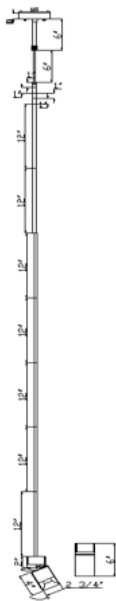

Pendant Lamp

ECO-GC-08-011022-1

FIXTURE DIMENSIONS	H 6" X W 2.75"
WATTAGE	15W
CRI (RA)	90CRI
DIMMABLE	0-10V Dimming
VOLTAGE	120V
COLOR TEMPERATURE	2700/3000/4000/5000K
FINISH	Matte Black **
ROD SIZE	7 x 12" sections + 1 x 6" section
WIRE LENGTH	10 ft.

**other colors available upon request

DIAGRAM:

OVERVIEW:

The EcoMax Pendant Lamp (ECO-GC-08-011022-1) features a practical and minimalist rod design. This fixture offers efficient illumination and flexibility, allowing you to customize the lighting to suit your needs.