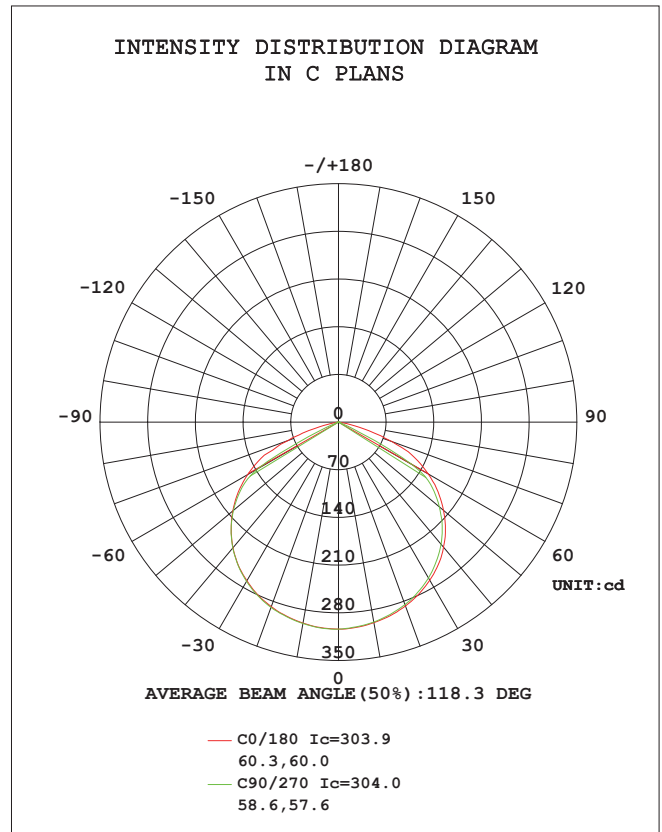

Outdoor Sign Lighting and Wall Washer

DIMENSIONS

LIGHT DISTRIBUTION

120°