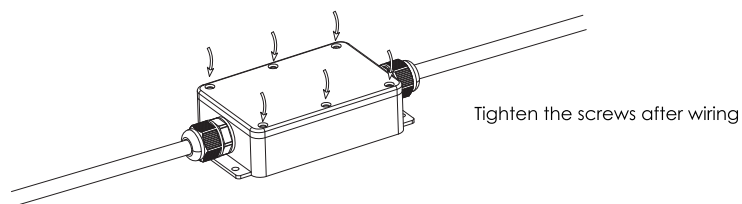

- Connect the Leader Cable