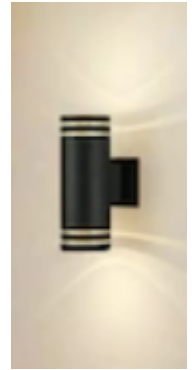

11 in LED Wall Light

Specifications

Power Source

120Vac

Wattage

25W

Lumen Output

800lm

Color Temperature

3000K

Size(in)

Height: 11

Material

Aluminum

Glass type

Flat

Features

Water proof

Weather-resistant

Rust-resistant

Certification

ETL/cETL