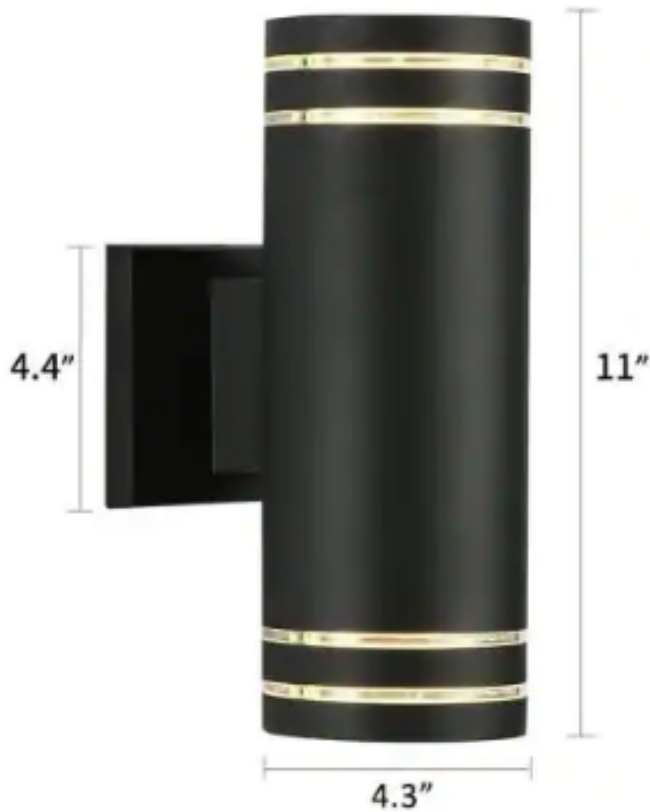

## 11 in LED Wall Light

### Specifications

**Power Source**  
120Vac

**Wattage**  
16W

**Lumen Output**  
800lm

**Color Temperature**  
3000K

**Size(in)**  
Height: 11

**Material**  
Aluminum

**Glass type**  
Flat

#### Size(in)

Height: 11