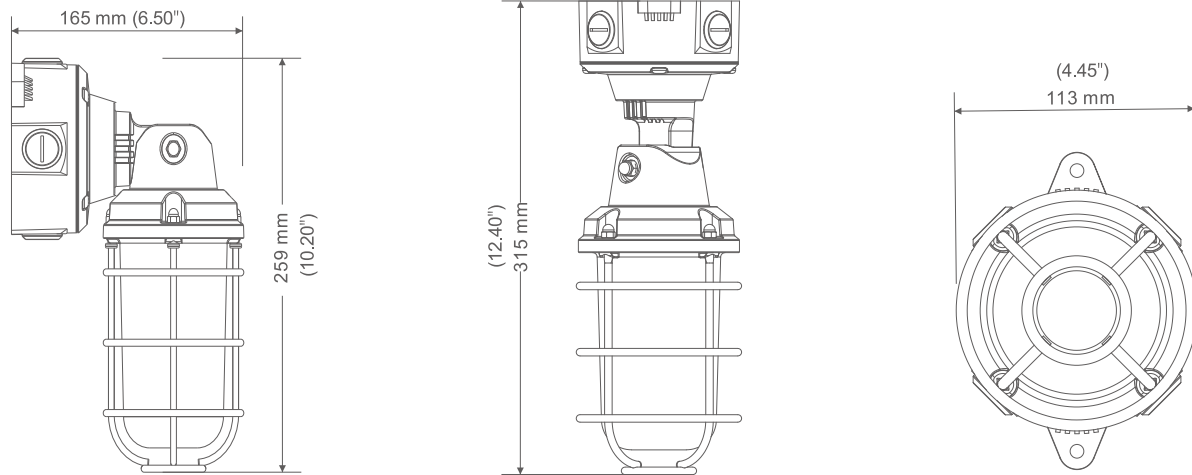

### ADVANTAGE

Suitable for wet location (outdoor)

90-180 degree adjustable

No dark area

perfect design for wire pipe through

## DIMENSIONS

## PARAMETER

Model No.	Power	Led Qty	PF	CRI	Voltage	CCT	Lumen	Size(inch) 1inch=25.4mm	Operate temperature (°C/°F)	Weight(kg) 1kg=2.2lbs	Certificate	Equal to
SUN-GKT15-20W	20W ± 10%	144pcs	≥ 0.9	≥ 80	100-277V AC 50-60Hz	2700-6000K	2200lm ± 200	180°: Φ113x315mm Φ4.45"x12.40" 90°: Φ165x259mm Φ6.50"x10.20"	-40~45°C -40~113°F	NW:1.10kg NW:2.43lb GW:1.20kg GW:2.65lb	IP65	200W CFL/HID

## PACKING

watt	Inner box size 1inch=25.4mm	N.W per lamp 1kg=2.2lbs	G.W per box 1kg=2.2lbs	G.W per carton 1inch=25.4mm	Carton size 1inch=25.4mm	Quantity per carton
20W	325x120x120mm 12.80"x4.72"x4.72"	2.43lb (1.10kg)	2.65lb (1.20kg)	17.20lb (7.80kg)	370x340x265mm 14.57"x13.39"x10.43"	6PCS