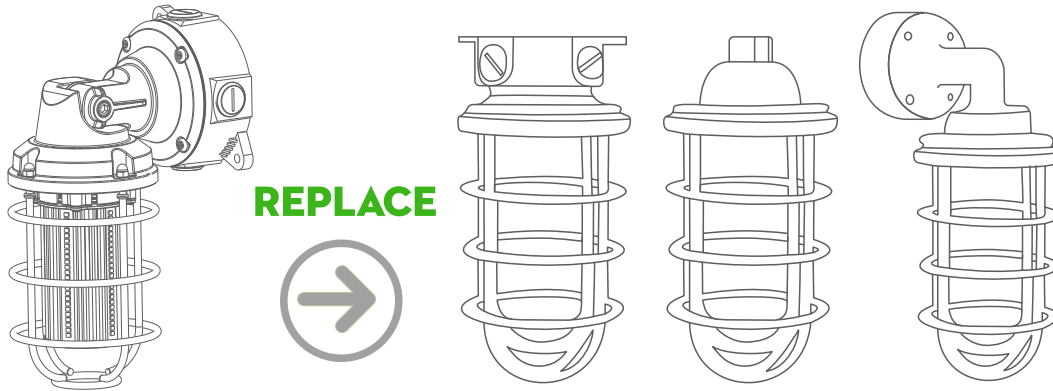

### ADVANTAGE

Suitable for wet location (outdoor)

90-180 degree adjustable

No dark area

perfect design for wire pipe through

## DIMENSIONS