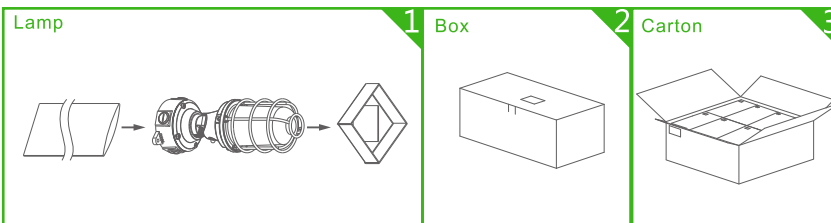

PACKING

watt	Inner box size 1inch=25.4mm	N.W per lamp 1kg=2.2lbs	G.W per box 1kg=2.2lbs	G.W per carton 1inch=25.4mm	Carton size 1inch=25.4mm	Quantity per carton
20W	325x120x120mm 12.80"x4.72"x4.72"	2.43lb (1.10kg)	2.65lb (1.20kg)	17.20lb (7.80kg)	370x340x265mm 14.57"x13.39"x10.43"	6PCS