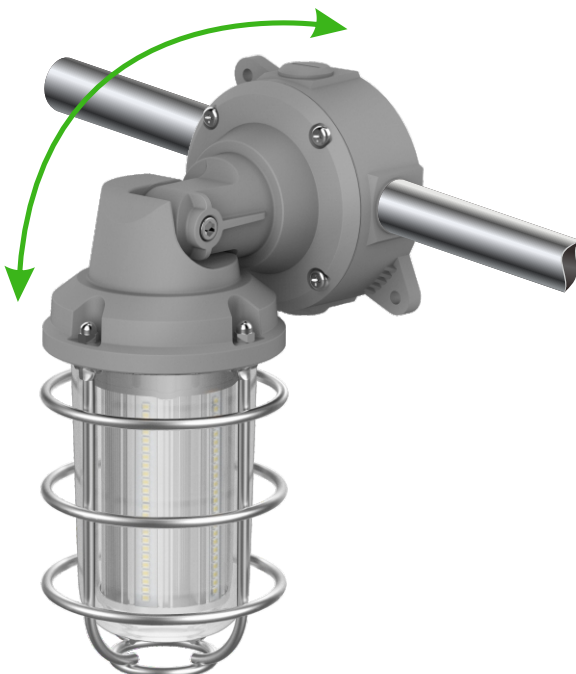

### ADVANTAGE

Suitable for wet location (outdoor)

90-180 degree adjustable

No dark area

perfect design for wire pipe through

## DIMENSIONS

## PARAMETER

Model No.	Power	Led Qty	PF	CRI	Voltage	CCT	Lumen	Size(inch) 1inch=25.4mm	Operate temperature (°C/°F)	Weight(kg) 1kg=2.2lbs	Certificate	Equal to
SUN-GKT15-20W	20W ± 10%	144pcs	≥ 0.9	≥ 80	100-277V AC 50-60Hz	2700-6000K	2200lm ± 200	180°: Φ113x315mm Φ4.45"x12.40" 90°: Φ165x259mm Φ6.50"x10.20"	-40~45°C -40~113°F	NW:1.10kg NW:2.43lb GW:1.20kg GW:2.65lb	IP65	200W CFL/HID