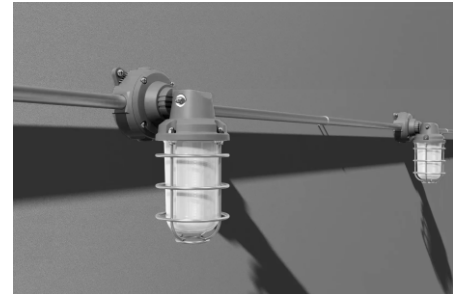

APPLICATION