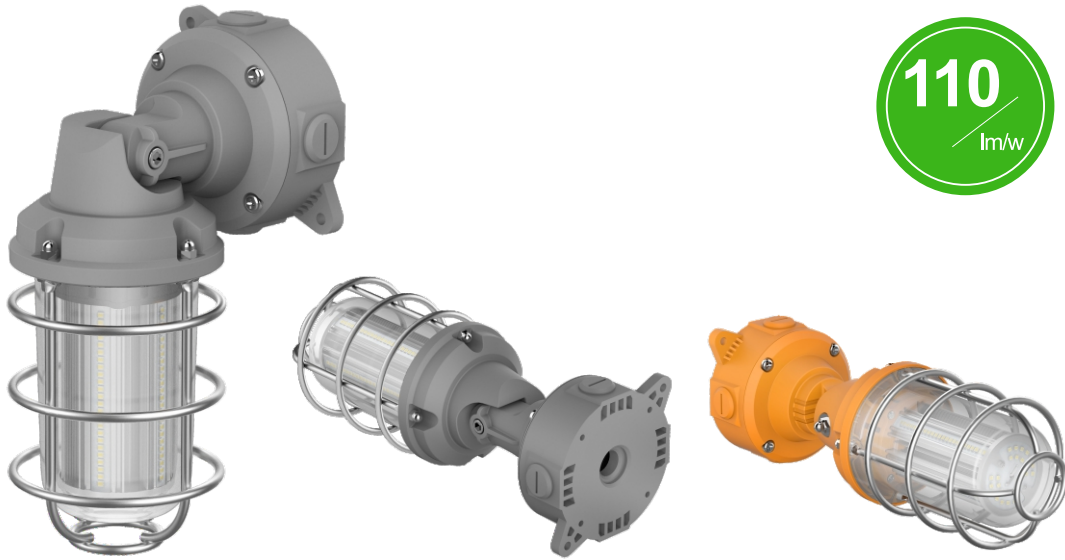

Two color options ■ ■

### ADVANTAGE

Suitable for wet location (outdoor)

90-180 degree adjustable

No dark area

perfect design for wire pipe through

## PARAMETER

Model No.	Power	Led Qty	PF	CRI	Voltage	CCT	Lumen	Size(inch) 1inch=25.4mm	Operate temperature (°C/°F)	Weight(kg) 1kg=2.2lbs	Certificate	Equal to
SUN-GKT15-20W	20W ± 10%	144pcs	≥ 0.9	≥ 80	100-277V AC 50-60Hz	2700-6000K	2200lm ± 200	180°: Φ113x315mm Φ4.45"x12.40" 90°: Φ165x259mm Φ6.50"x10.20"	-40~45°C -40~113°F	NW:1.10kg NW:2.43lb GW:1.20kg GW:2.65lb	IP65	200W CFL/HID